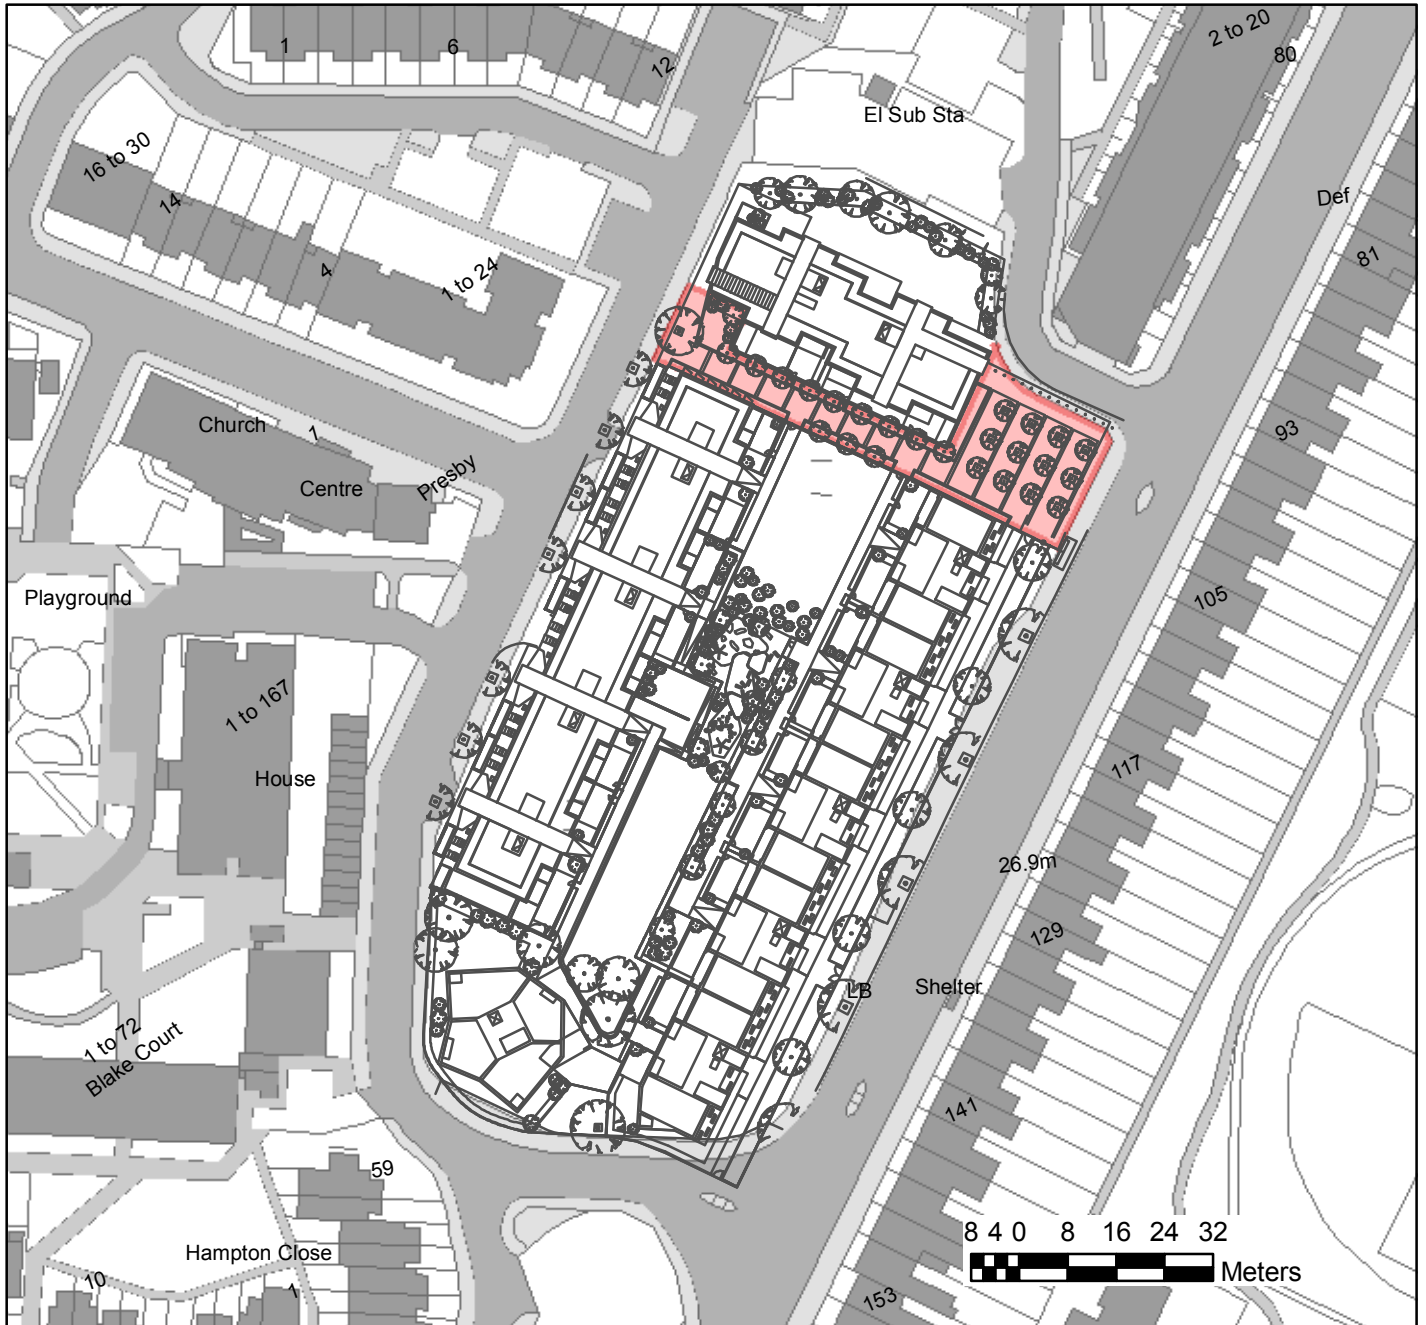

Land Off Hansel Road, Kilburn, London, NW6

Demise

1:1,250

Plan to stated scale if printed at A4.

PSMA OS copyright statement

© Crown copyright and database rights 2016 Ordnance Survey 100025260

OS Open data copyright statement:

Contains Ordnance Survey data © Crown copyright and database right 2016

NORTH